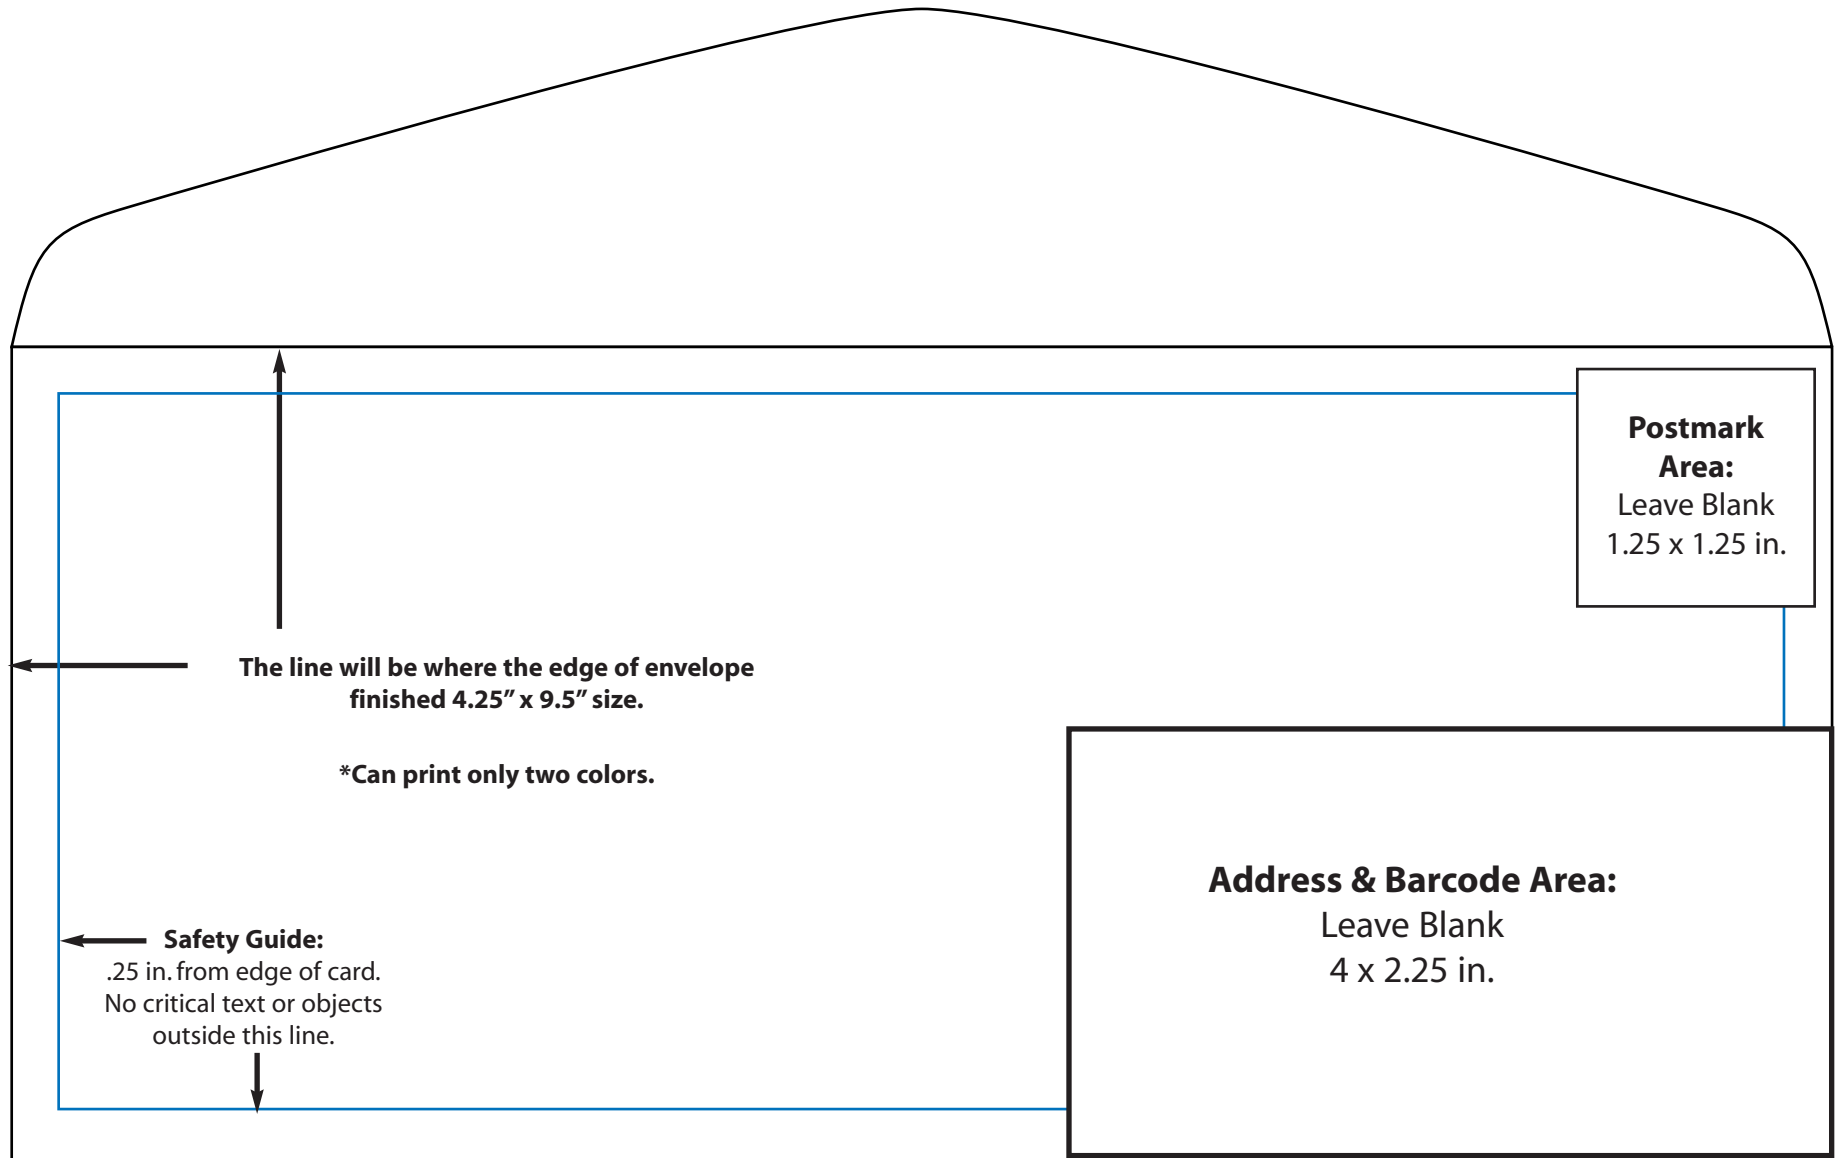

4.25 x 9.5 Shared Mail Envelope Template

Note: Can add bleed .125 inches on all 4-sides.

4 x 9 Shared Mail Insert Template

Note: Guidelines apply to front and back of insert